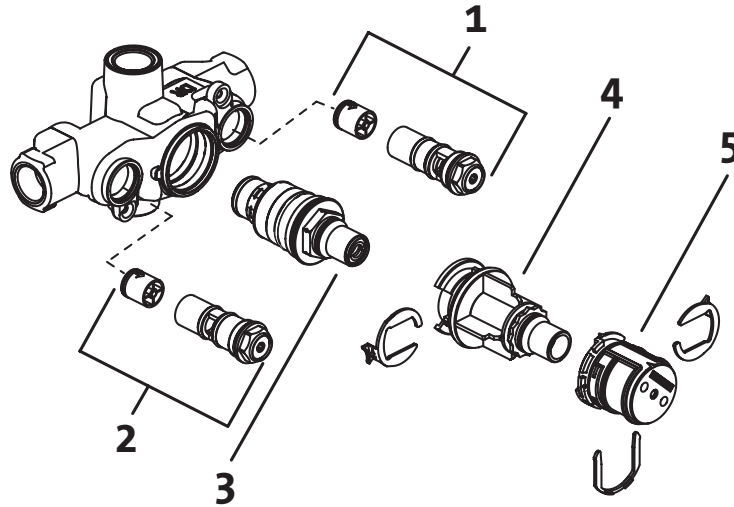

Rough
3/4" Thermostatic Mixing Valve
875/614/191

JADO

Pos.	Description	Repair Part Number	Delivery quantity
1	Check Stop (Cold)	A962441.191	1 Piece
2	Check Stop (Hot)	A962442.191	1 Piece
3	3/4" Thermo Cartridge	A962211.191	1 Piece
4	Cartridge Adapter	A962443.191	1 Piece
5	Temperature Control Unit	H960618.191	1 Piece
6	Handle Extension Kit	H960892.191	1 Set